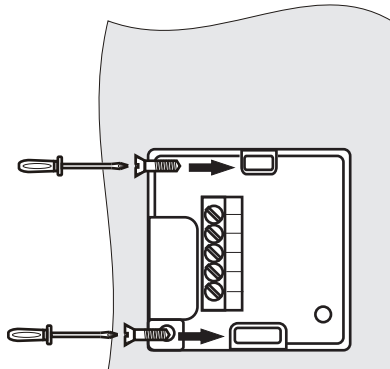

1.

2.

3.

4.

5.

6.

4...20mA SLR 300

UG=15...36 VDC

0...10V SLR 310

UG=15...36 VDC / 24 VAC